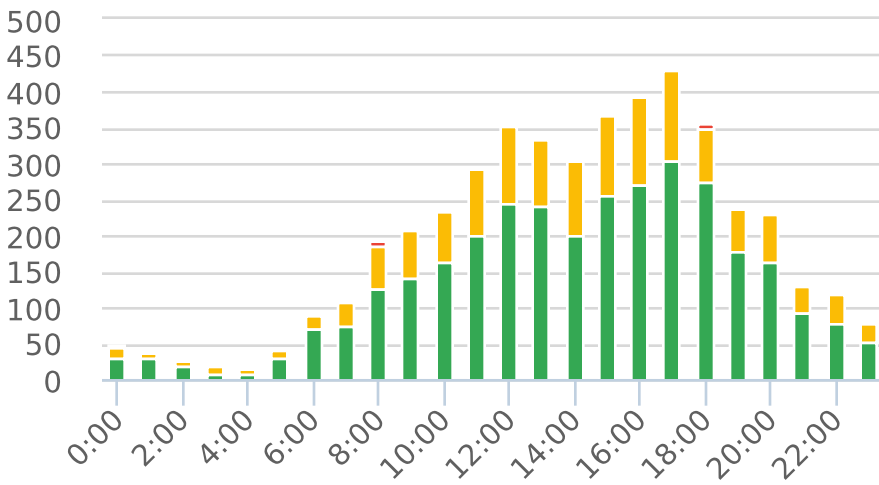

Start: 2020-12-31

End: 2021-01-09

Times: 0:00-23:59

Violation Threshold: Speed Limit + 10

Speed Range: 1 to 150

## Overall Summary

Total Days of Data: 10

Speed Limit: 25

Average Speed: 23.44

50th Percentile Speed: 23.99

85th Percentile Speed: 27.61

Pace Speed Range: 20-30

Minimum Speed: 12

Maximum Speed: 57

Display Mode: Unknown

Average Volume per Day: 468.4

Total Volume: 4684

■ Violators   
 ■ Inside Threshold   
 ■ Compliant   
 ■ Vehicles Slowed   
 ■ Other

● Speed Limit   
 ◆ Average Speed   
 ■ 50% Speed   
 ▲ 85% Speed