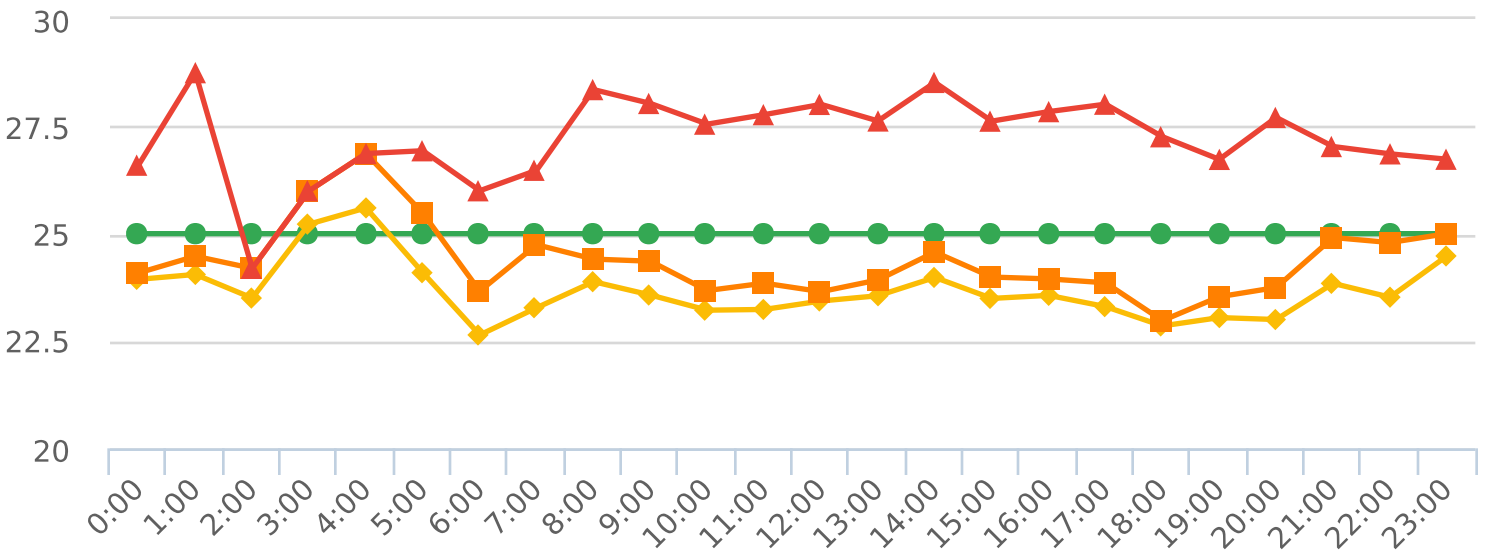

Maximum Speed: 57

Display Mode: Unknown

Average Volume per Day: 468.4

Total Volume: 4684

■ Violators   
 ■ Inside Threshold   
 ■ Compliant   
 ■ Vehicles Slowed   
 ■ Other

● Speed Limit   
 ◆ Average Speed   
 ■ 50% Speed   
 ▲ 85% Speed