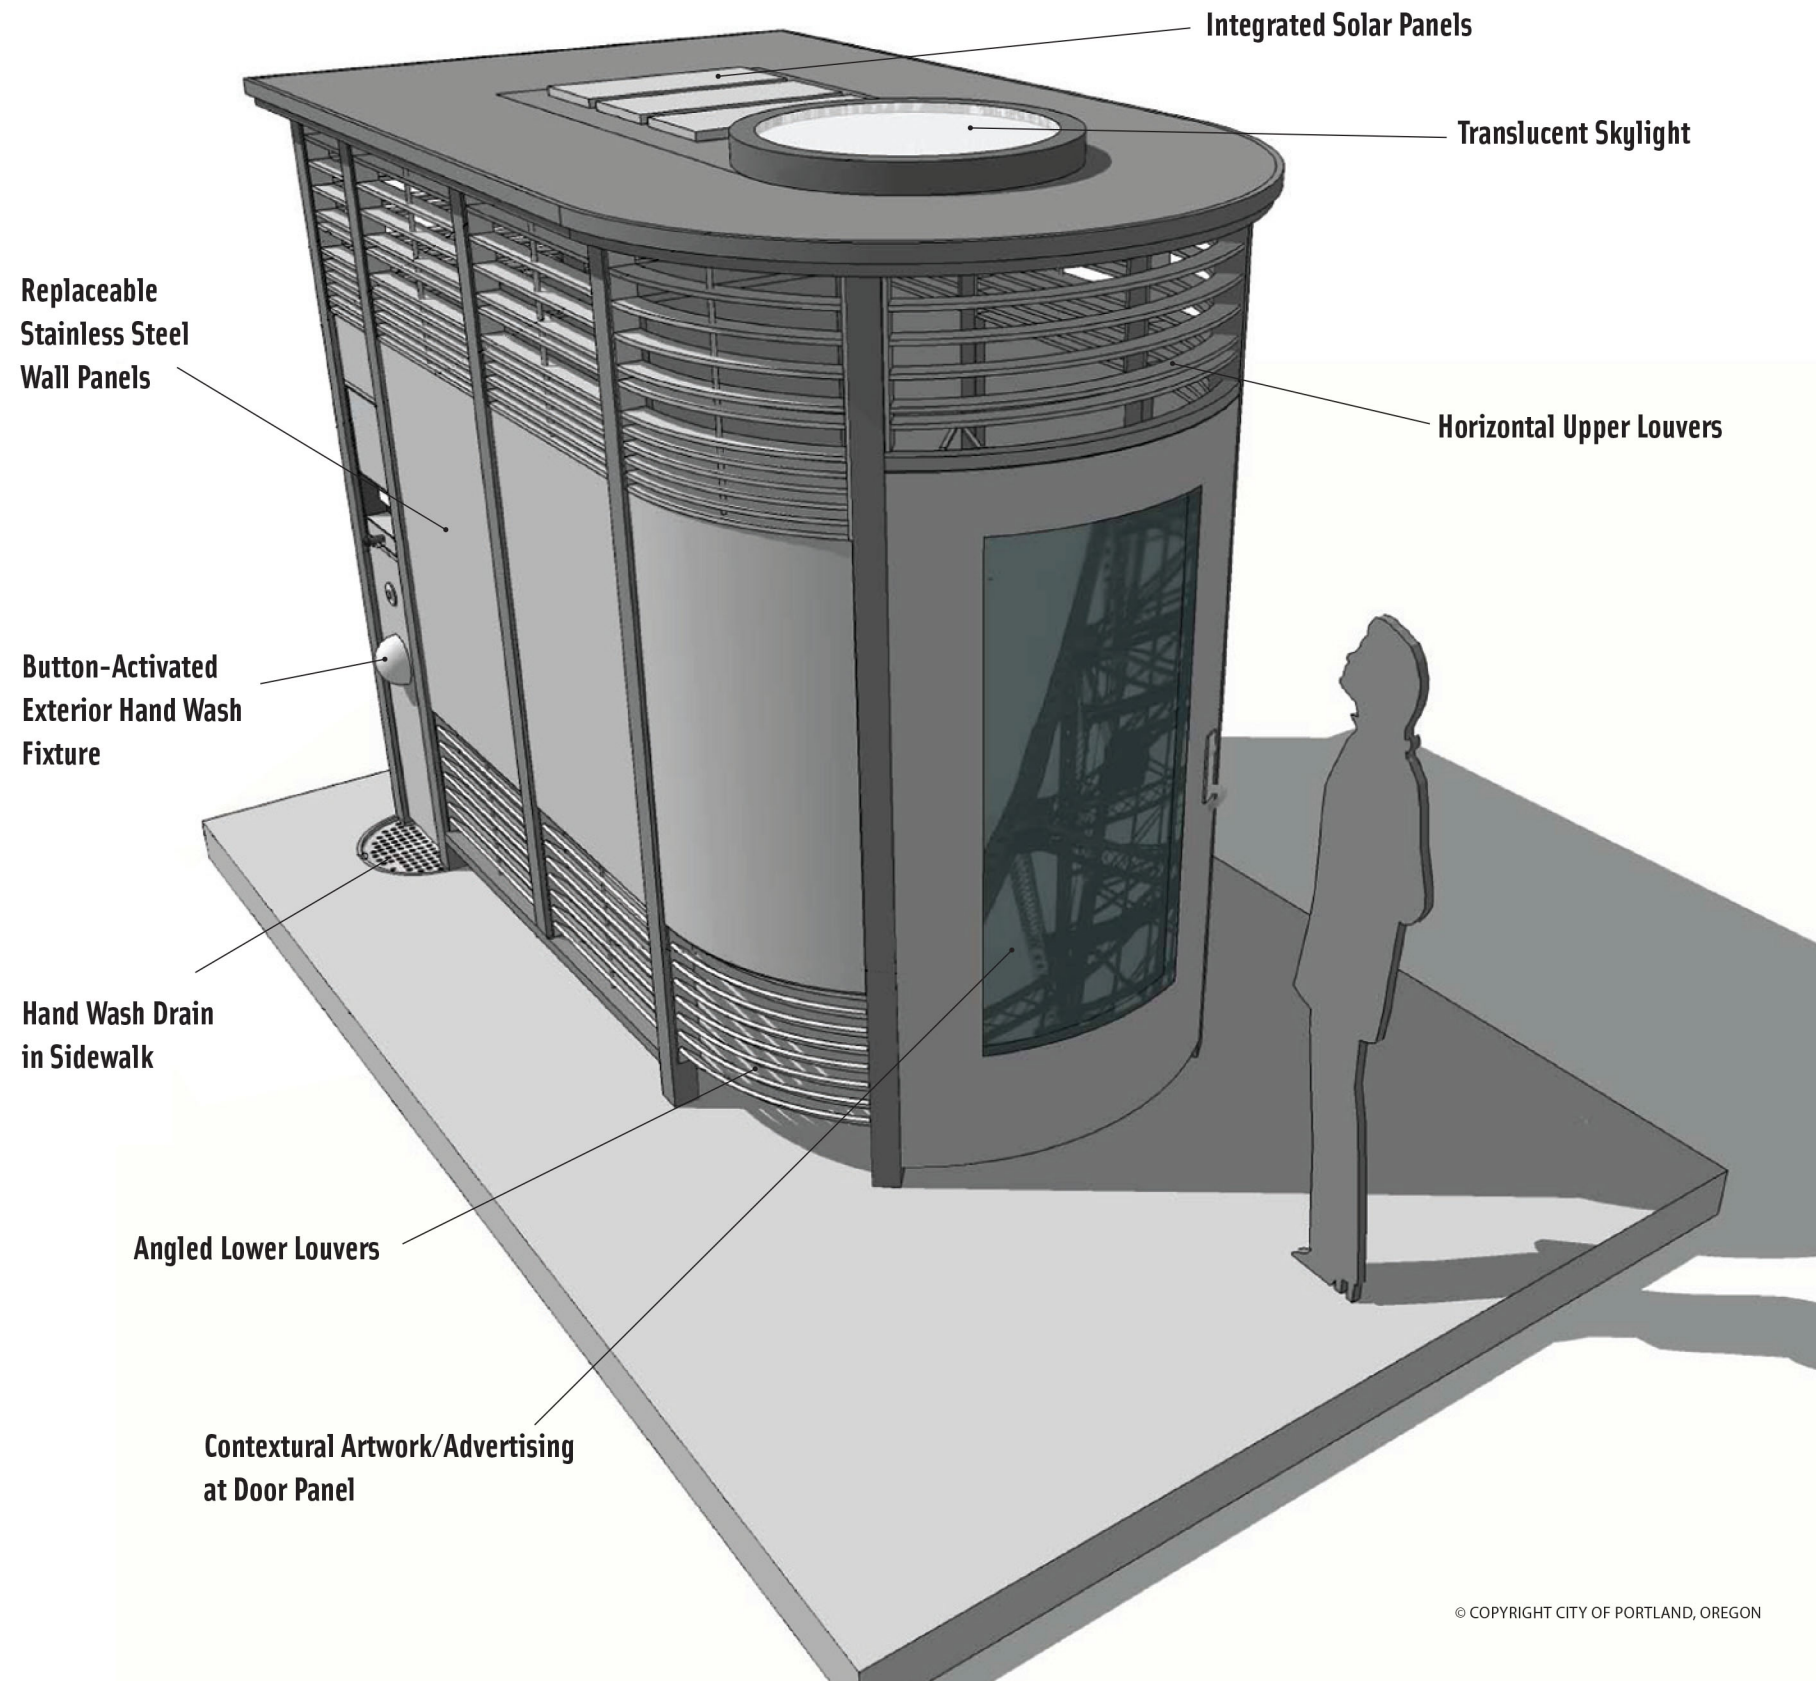

## **LIGHTWEIGHT.**

The unit is composed of a minimum of materials. Utilizing stainless steel wall panels mounted to a slim profile steel structure means that the Portland Loo weighs a fraction of a typical restroom and can be delivered on-site as a complete enclosure.

## **SECURE.**

Louvers at the top and bottom of the wall create an interior environment that offers complete visual privacy, while remaining as connected with the outside as possible. The lower louvers are angled to provide law enforcement the opportunity to observe the number of users within the unit without compromising privacy. The unit's hand-washing station is mounted on the exterior to promote shorter use times and to serve the general pedestrian population.

## **FUNCTIONAL.**

The entire unit can be off-grid and lit entirely by solar-powered LED fixtures. Or the unit can be pre-wired for 115 volt AC power. At night a gentle light washes the exterior until it is occupied, at which time the interior lights activate and the exterior lights dim, announcing that it is in use. All of the cleaning and maintenance implements, as well as electrical components and solar batteries, are housed in the cabinet at the rear of the unit.

# The Portland Loo

offers high durability and a unique and balanced blend of privacy and security, all at a cost that is a fraction of current stand-alone restroom models.

- Affordable
- Design deters illicit activity (CPTED)
- Durable/vandalism resistant
- Easy to service/replace damaged components
- Site almost anywhere (with water and sewer hookup)
- Designed to be open 24/7 without an attendant
- ADA accessible
- Sustainable/Solar-powered