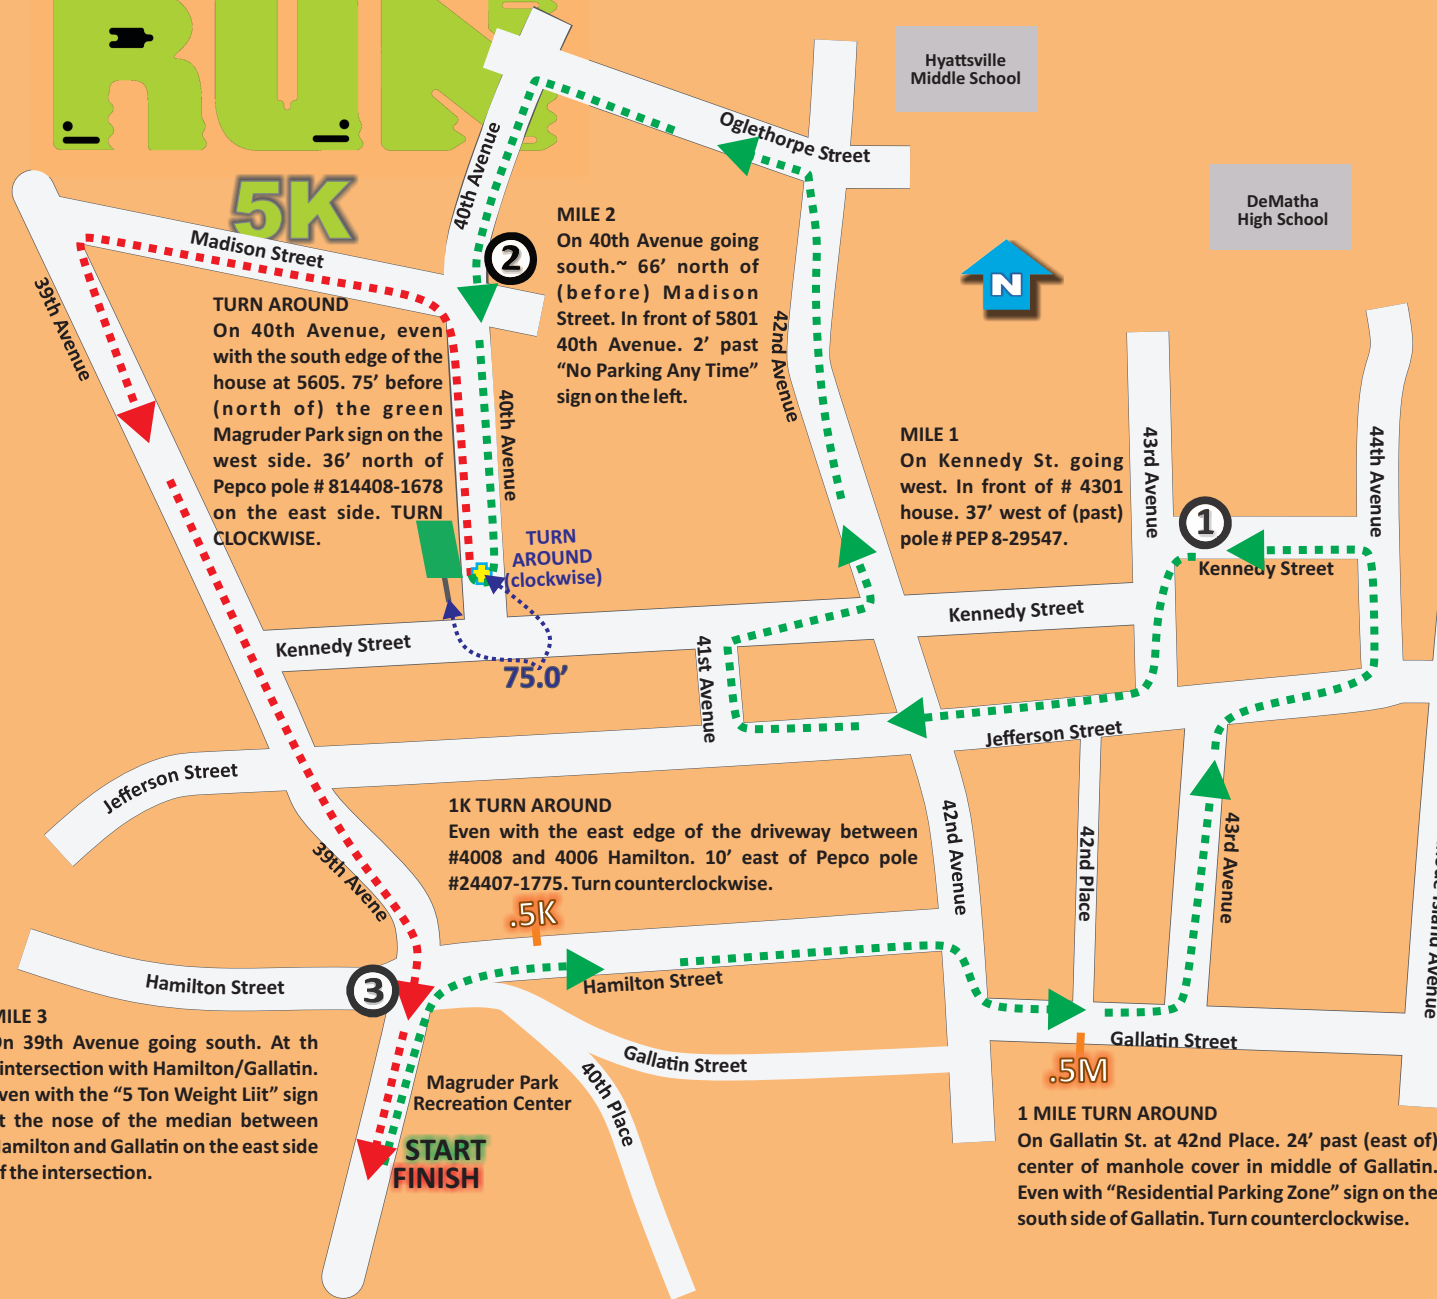

# HYATTSVILLE ZOMBIE RUN 5K

Certified Course #MD003LMJ  
Effective 8-3-2016  
Through 12-31-2026

**START - FINISH**  
On the entrance drive to Magruder Park. 18.5' south of the telephone pole at the corner of the parking lot on the east side of the road, south of the Rec Center. 35'10" north of Pepco pole # 83407-800.

**MILE 3**  
On 39th Avenue going south. At the intersection with Hamilton/Gallatin. Even with the "5 Ton Weight Liit" sign at the nose of the median between Hamilton and Gallatin on the east side of the intersection.