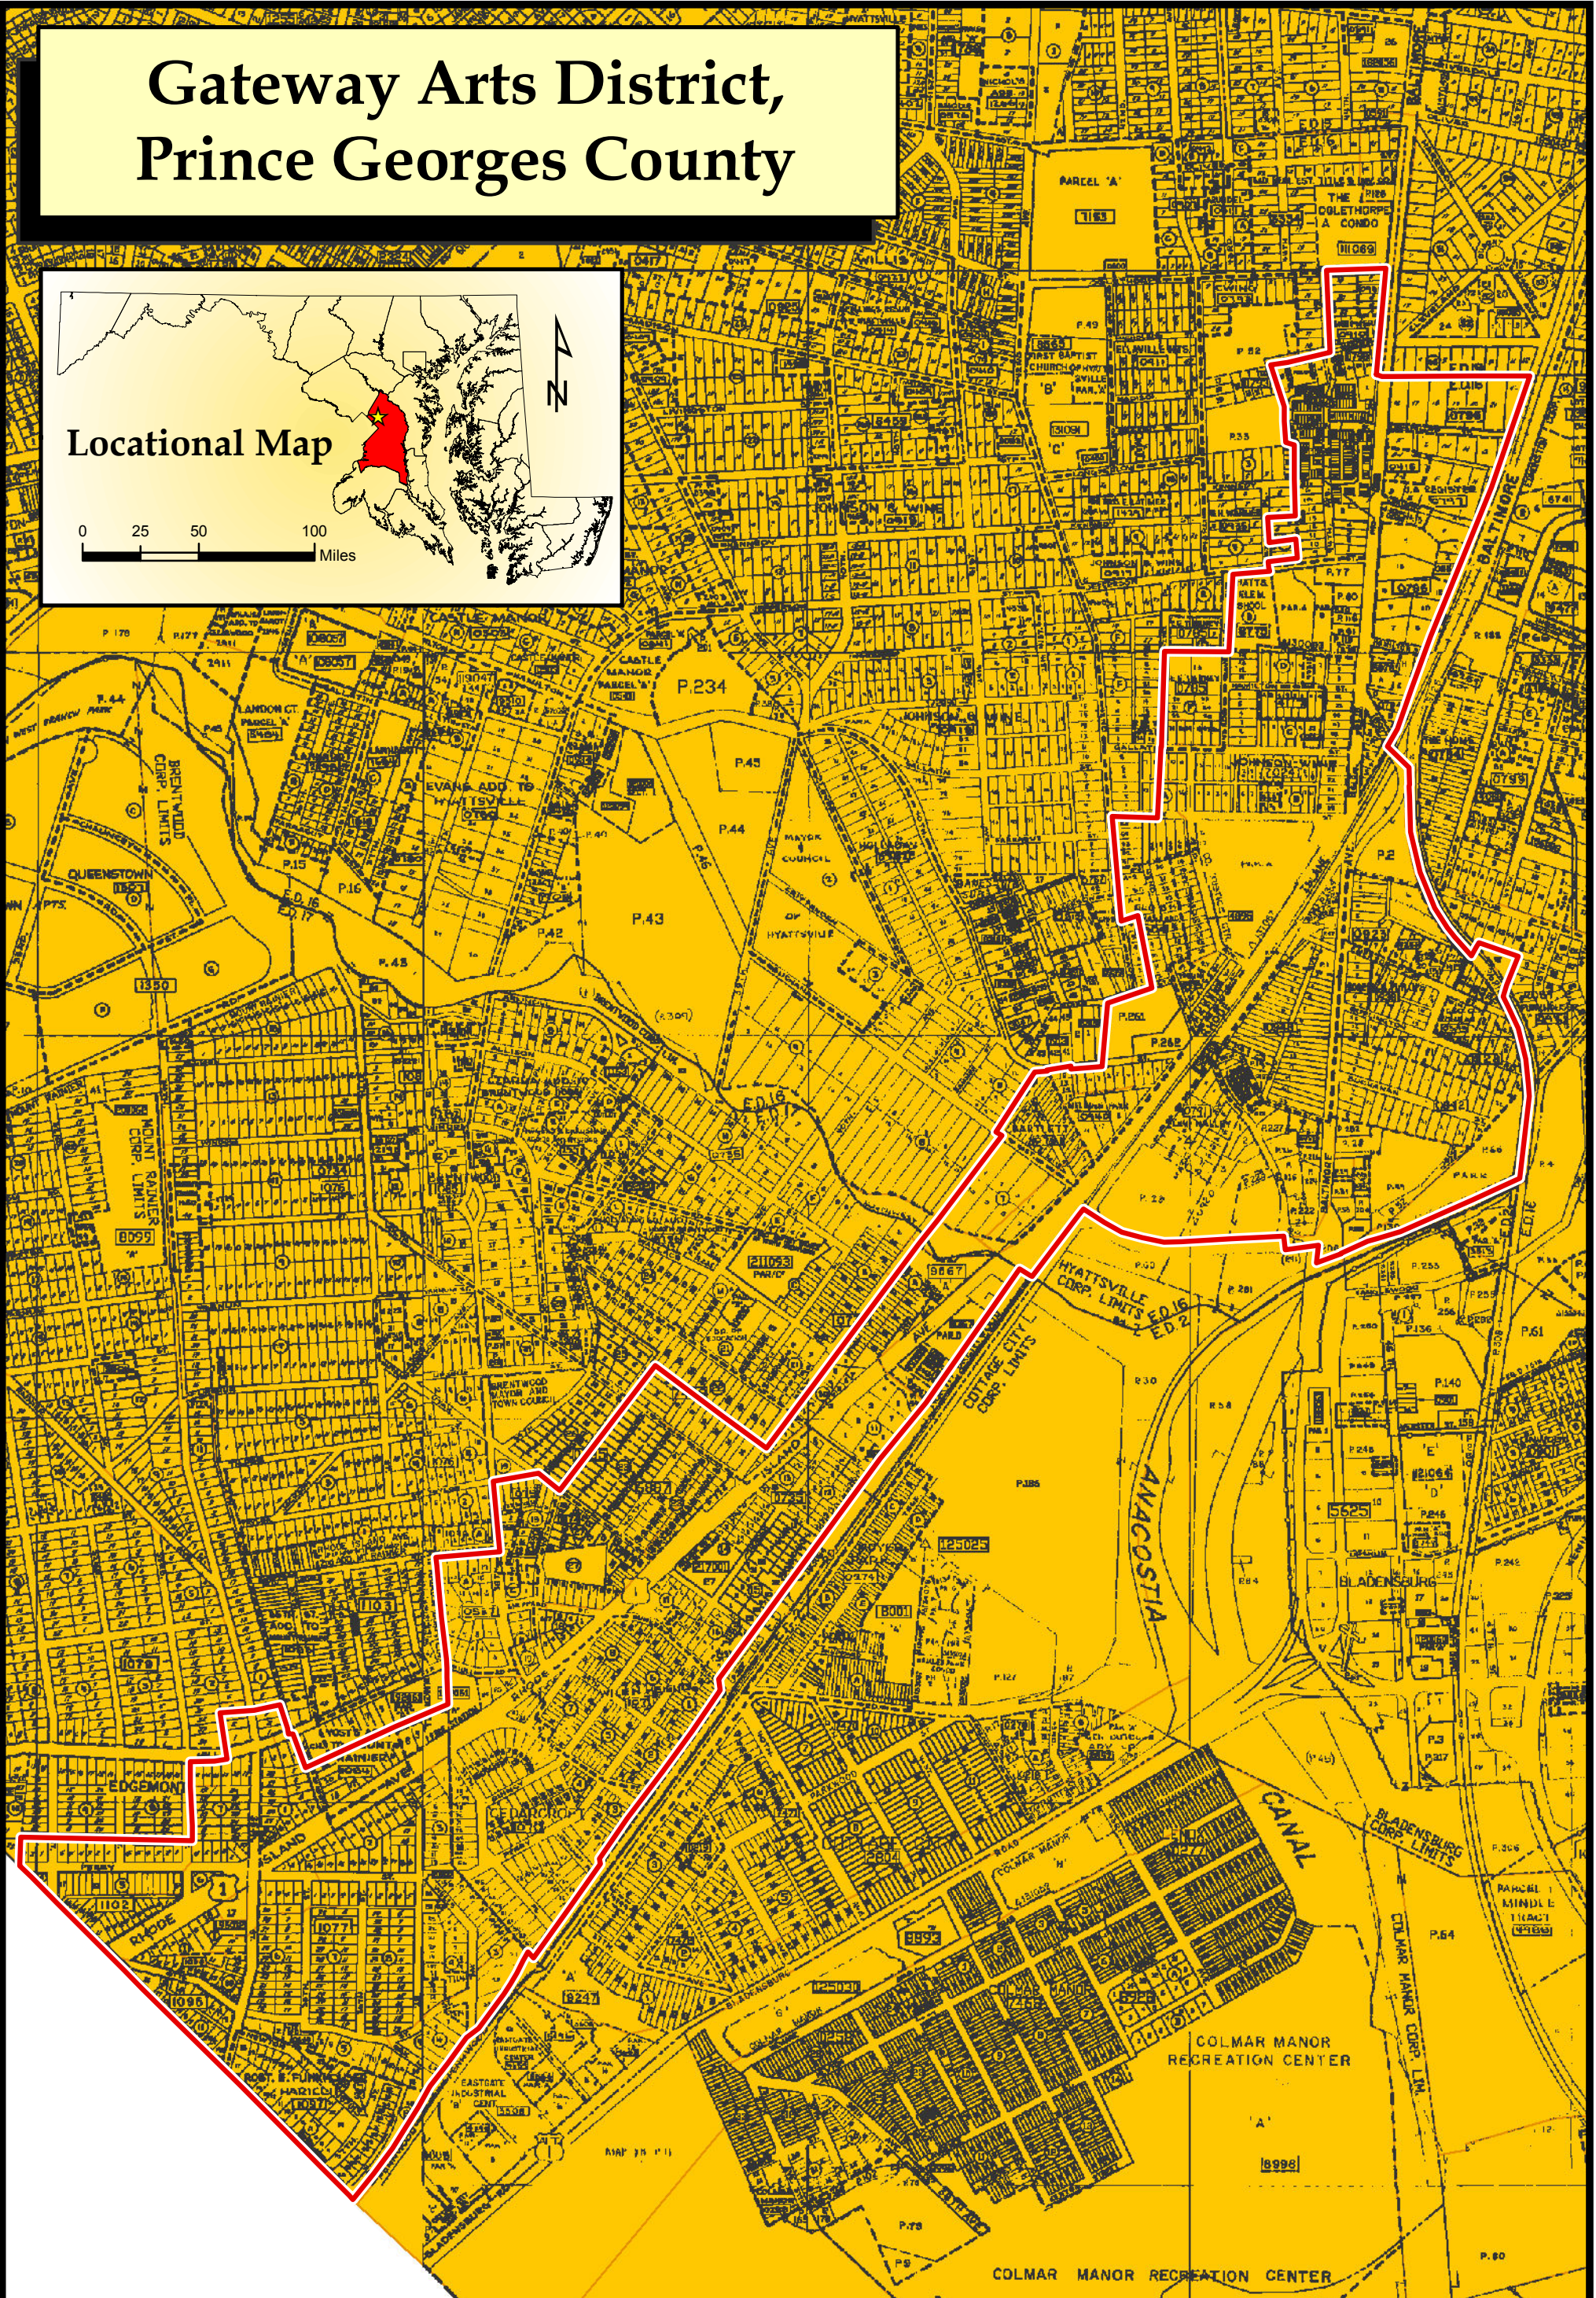

Gateway Arts District, Prince Georges County

Legend: Gateway Arts District - Approx. 300 Acres

Prince George's County
Certified Priority Funding Area

Priority Funding
Comment Area

March 2011
Land Use Planning & Analysis
Maryland Department of Planning